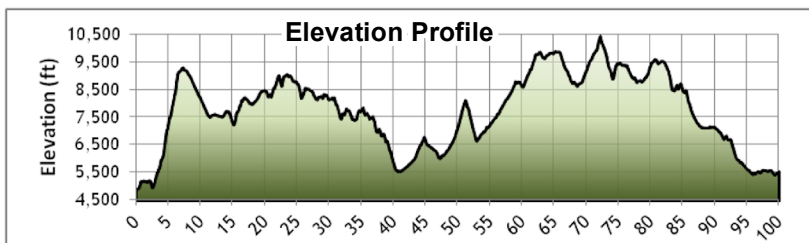

Wasatch Front 100 Mile Endurance Run

- Aid Stations
- Aid/Crew Access
- Wasatch 100 Route