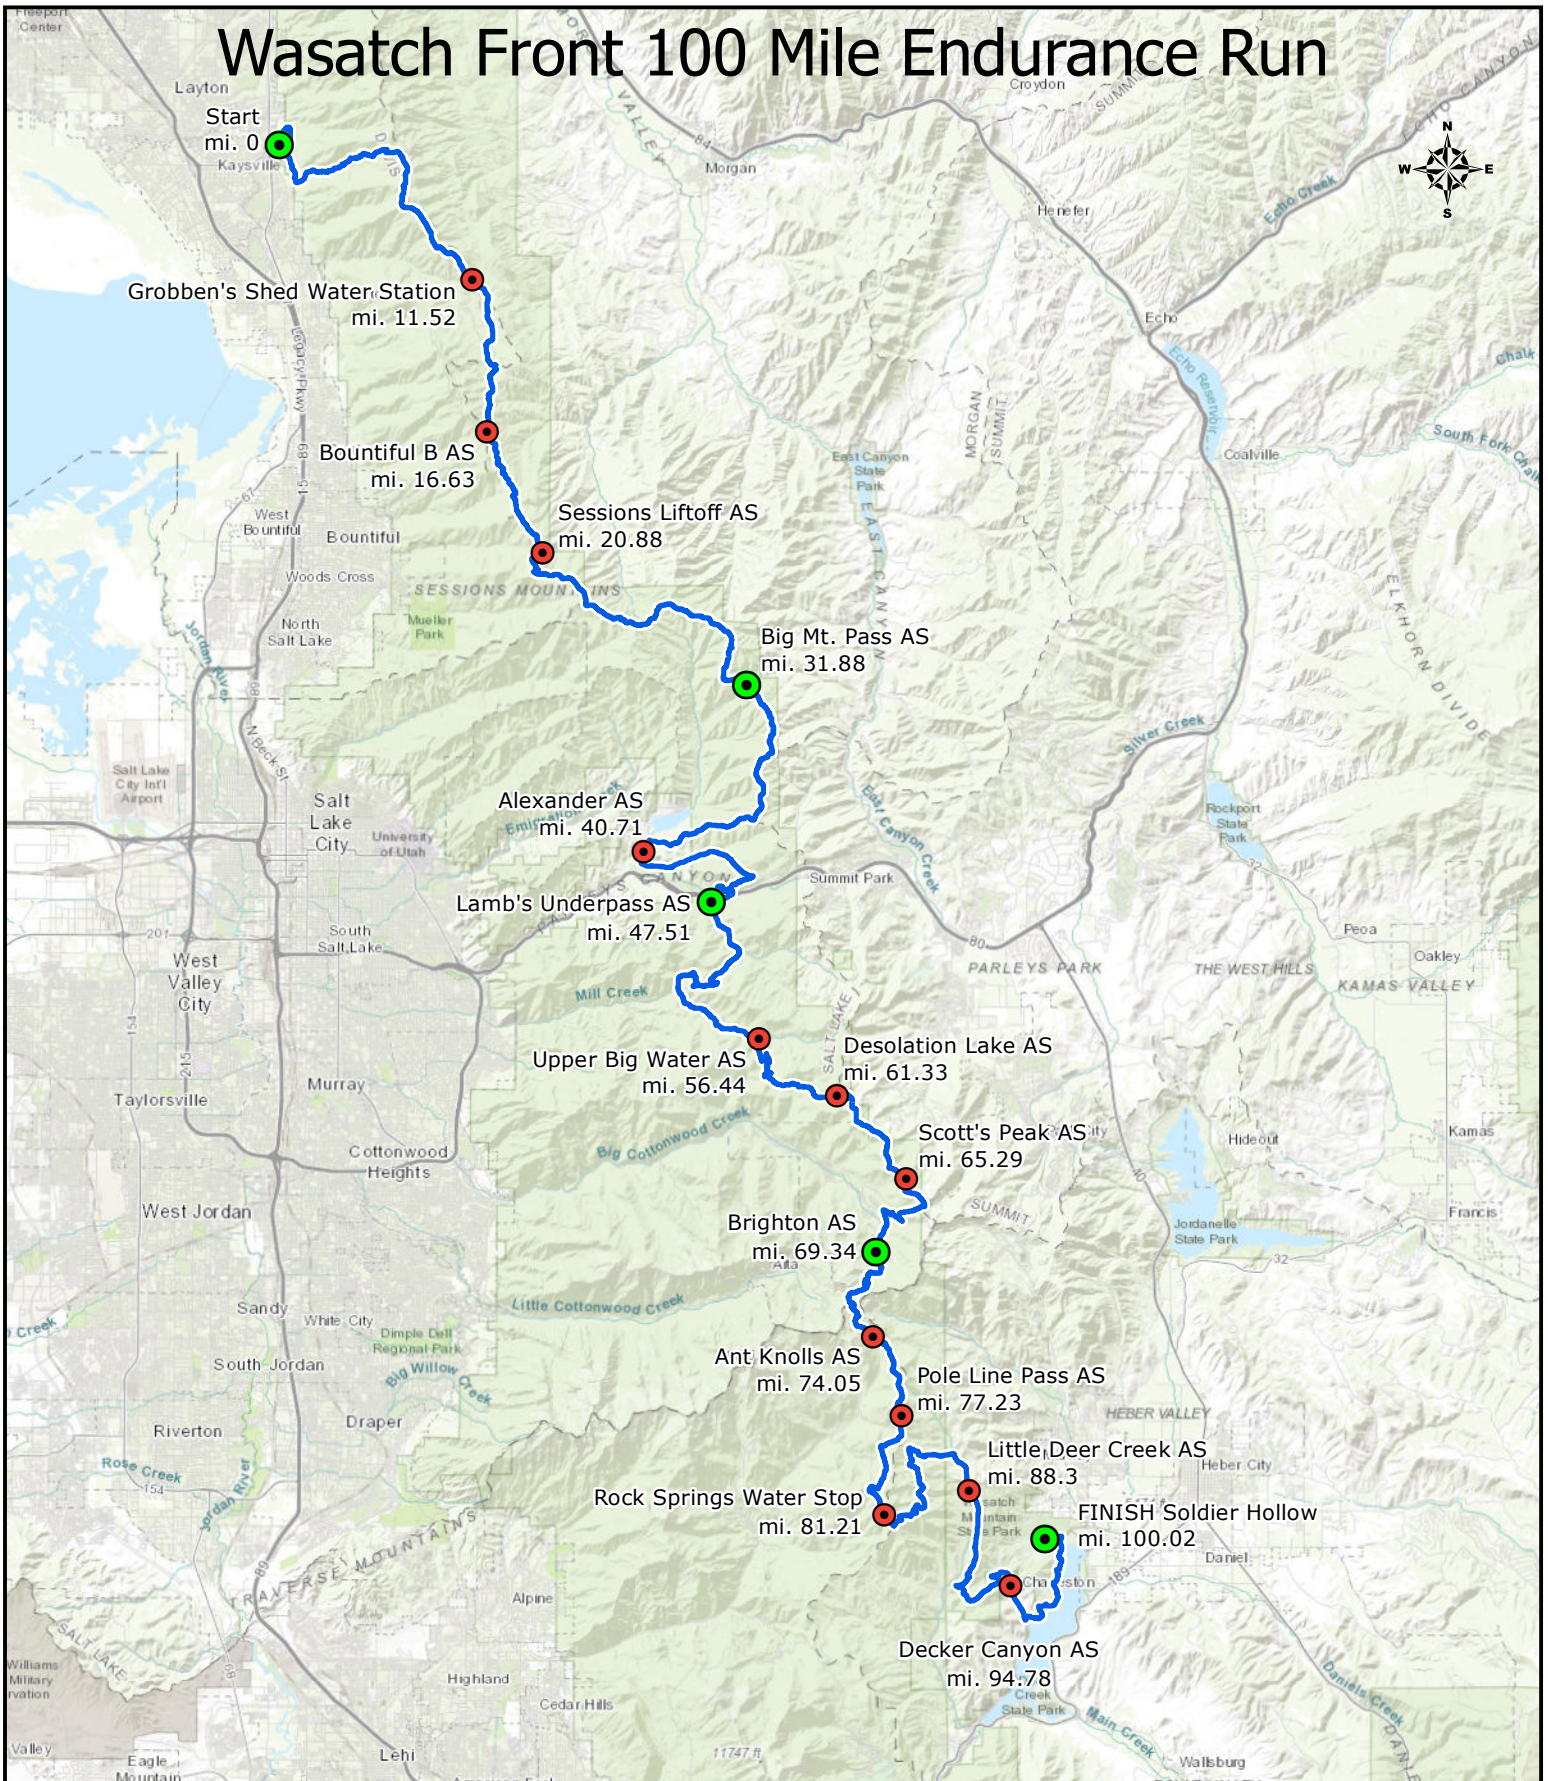

Wasatch Front 100 Mile Endurance Run

- Aid Stations
- Aid/Crew Access
- Wasatch 100 Route